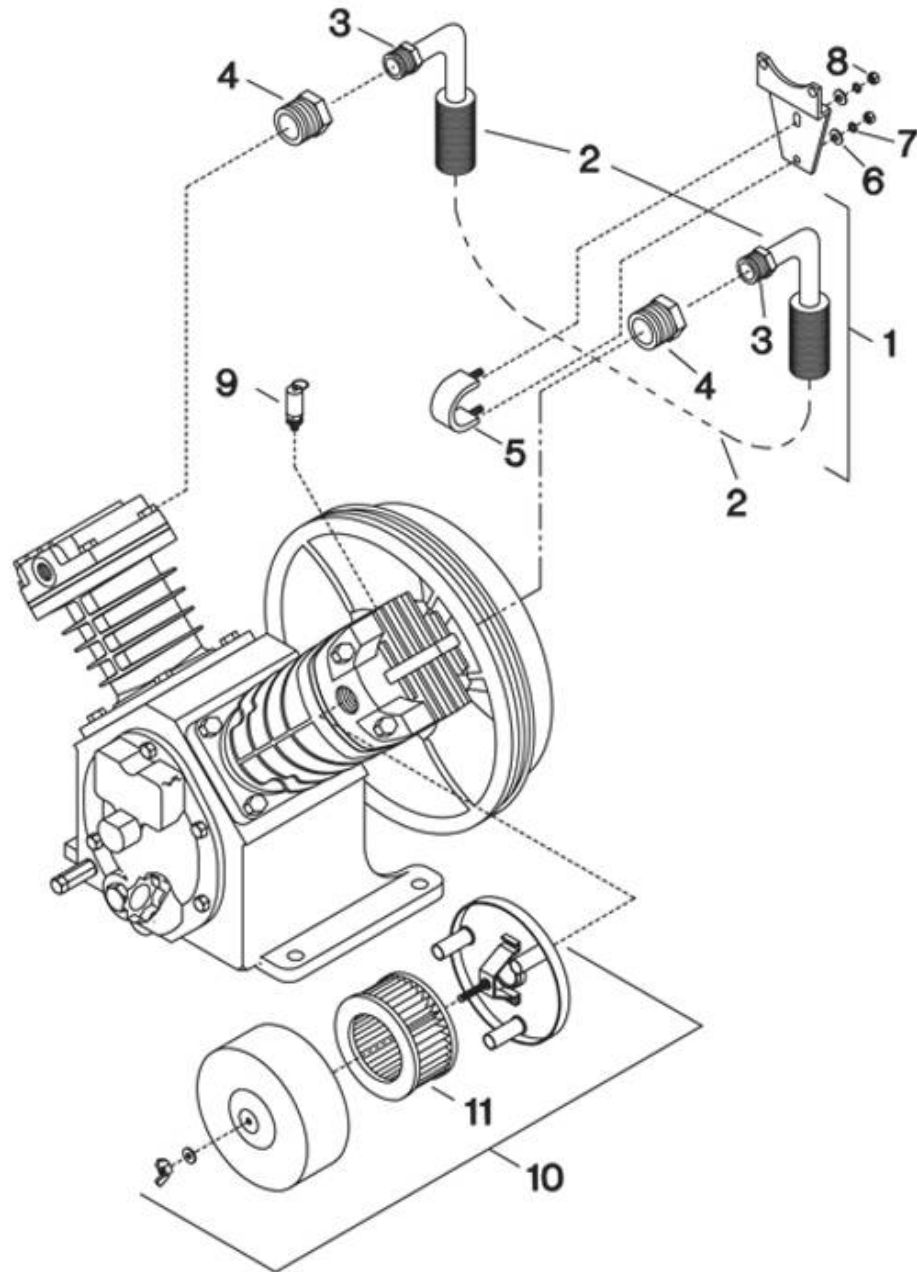

5. Intercooler Assembly & Tubing - Model 2340

All manufacturer's names, numbers, photos, product description and/or part numbers are used for reference purposes only & it is not implied that any part listed is the product of these manufacturers. Since Approvement are made from time to time, the illustration and specifications are subject to change without notice.

5. Intercooler Assembly & Tubing - Model 2340

REF. NO.	CLOCKWISE PART NO.	COUNTER-CLOCKWISE PART NO.	DESCRIPTION	QTY.	SPARES		
					1	2	3
5-1	97331003	32293706	ASSY., INTERCOOLER	1		1	1
5-2	97330997	32295545	• INTERCOOLER	1			
5-3	95108577	95108577	• NUT, TUBE - 3/4"	2			
5-4	95083275	95031761	CONNECTOR, TUBE - 3/4" x 3/4"	2			
5-5	32247942	N/A	CLAMP, INTERCOOLER	1			
5-6	95094298	N/A	WASHER, FLAT - 1/4"	2			
5-7	32035479	N/A	LOCKWASHER, SPRING - 1/4"	2			
5-8	95416335	N/A	NUT, HEX - 1/4-20	2			
5-9	72062185	72062185	VALVE, RELIEF - 80 PSIG	1			
5-10	32170953	32170953	FILTER, INLET - COMPLETE	1		1	2
5-11	32170979	32170979	• ELEMENT, FILTER - 10 MICRON	1	1	1	1